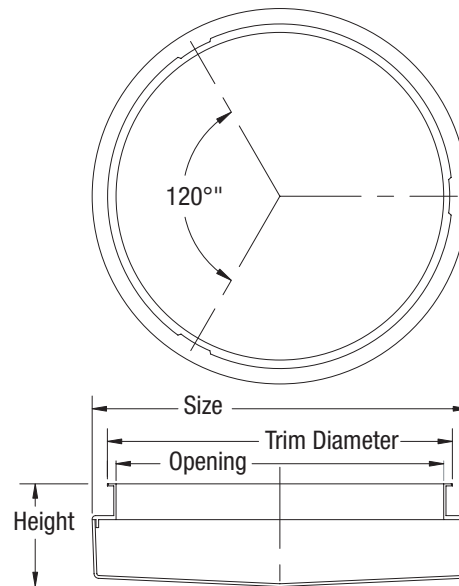

A & L Electric Sales

Tomorrows lighting for a Greener Planet

MOLDED CIRCLINE & CLOUDLITE

11" DIAMETER
13-3/4" DIAMETER
19" DIAMETER

DECORATIVE DIFFUSERS FOR
COMMERCIAL AND RESIDENTIAL
APPLICATIONS

STANDARD MATERIALS:
WHITE ACRYLIC
AND WHITE POLYCARBONATE

Size	Trim Size	Opening	Height
11"	9-7/8"	9-1/4"	2-3/4"
13-3/4"	12-5/8"	12"	3"
19"	16-7/8"	16-1/6"	3-3/4"

Lens Cloud

Lens Round

Catalog No.	Description	Size
LENS-22WROUND	22W Round Lens Circular	11"
LENS-32WROUND	32W Round Lens Circular	14"
LENS-40WROUND	40W Round Lens Circular	19"

Catalog No.	Description	Size
LENS-22W CLOUD	22W Cloud Lens Circular	11"
LENS-32W CLOUD	32W Cloud Lens Circular	14"
LENS-40W CLOUD	40W Cloud Lens Circular	19"