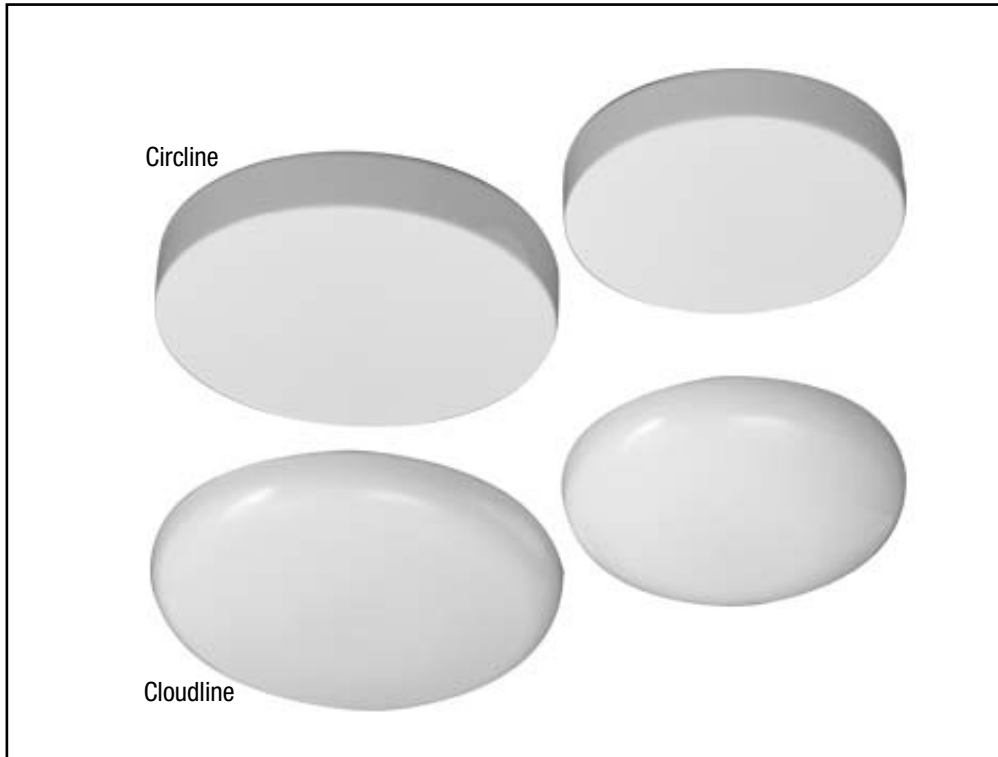

A & L Electric Sales

Tomorrows lighting for a Greener Planet

MOLDED CIRCLINE & CLOUDLITE

11" DIAMETER
13-3/4" DIAMETER
19" DIAMETER

DECORATIVE DIFFUSERS FOR
COMMERCIAL AND RESIDENTIAL
APPLICATIONS

STANDARD MATERIALS:
WHITE ACRYLIC
AND WHITE POLYCARBONATE

Description

The Circline and Cloudlite Series I65 Diffusers are specially designed for the growing market utilizing energy-saving lamps.

Application

Used in bathroom, residential and retail applications. A sleek, simple solution for restrooms, bathrooms, corridors or hallways. The Circline and Cloudlite series brings an updated look to residential and high-end commercial applications.