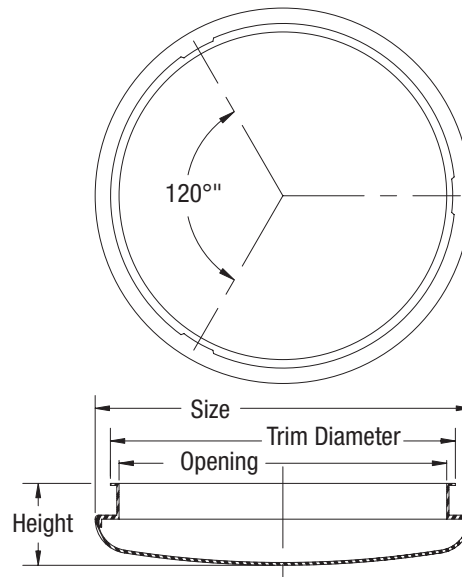

A & L Electric Sales

Tomorrows lighting for a Greener Planet

MOLDED CIRCLINE & CLOUDLITE

11" DIAMETER
13-3/4" DIAMETER
19" DIAMETER

DECORATIVE DIFFUSERS FOR
COMMERCIAL AND RESIDENTIAL
APPLICATIONS

STANDARD MATERIALS:
WHITE ACRYLIC
AND WHITE POLYCARBONATE

Size	Trim Size	Opening	Height
11"	9-7/8"	9-1/4"	2-3/4"
13-3/4"	12-5/8"	12"	3"
19"	16-7/8"	16-1/6"	3-3/4"

Lens Cloud

Lens Round

Catalog No.	Description	Size
LENS-22WROUND	22W Round Lens Circular	11"
LENS-32WROUND	32W Round Lens Circular	14"
LENS-40WROUND	40W Round Lens Circular	19"

Catalog No.	Description	Size
LENS-22W CLOUD	22W Cloud Lens Circular	11"
LENS-32W CLOUD	32W Cloud Lens Circular	14"
LENS-40W CLOUD	40W Cloud Lens Circular	19"