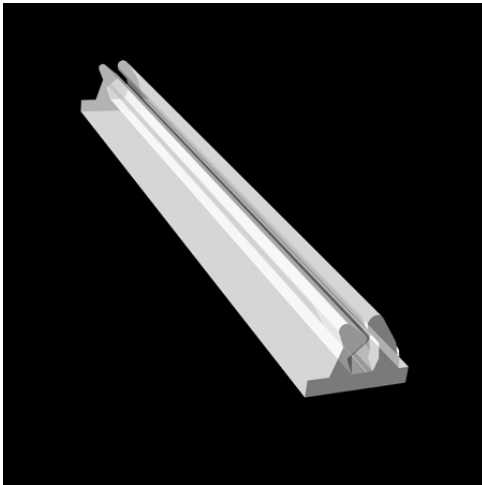

A & L Electric Sales

Tomorrows lighting for a Greener Planet

Chrome Accessories

REFLECTOR-AC

REFLECTOR-QT

Catalog No.	Description
REFLECTOR-AC	Plastic Aligners
REFLECTOR-QT	Quarter Turn Screws